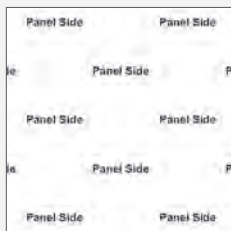

Part No. 4932

ChromaLuxe Rectangle Wall Tile w/Mount,
Gloss White/Black Back THB,
0.25" x 6" x 8", R 0.125", 12/case

Substrate - Tempered Hardboard + 2" sq. foam mount w/adhesive
Thickness - 0.25" tile + 0.125" mount | **Coating Finish** - Gloss White
Edge Finish - Lasered (black) | **Corners** - 0.125" radius

Repositionable Adhesive Mount Mounting included in each case of panels. Also sold as a separate item.

ChromaLuxe Adhesive Mounting Block, Black Foam Squares, 0.125" x 2" x 2", 20/case

Part No. 4929

- Custom liners to indicate permanent and repositionable sides
- Panel Side = permanent hold | Wall Side = repositionable
- Holds 0.5 lbs. per square inch | One 2" square = 2 lbs.
- Apply to a dry, clean surface for best results
- Can be repositioned multiple times